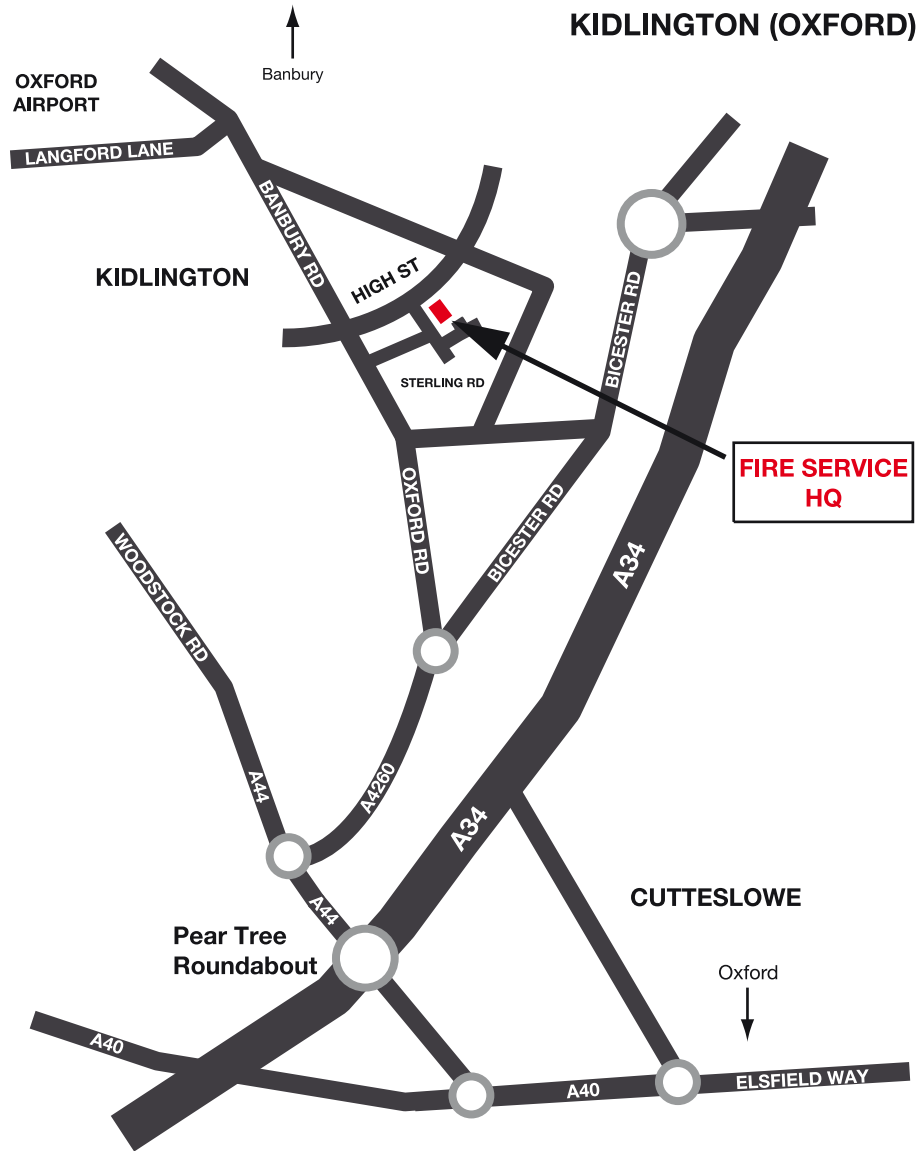

Directions to Meridian in Kidlington

(Training Centre in Oxfordshire Fire Service HQ)

Directions by road | Leave the A34 at the A44 sign posted to Evesham. Follow the A44 a short distance to the first roundabout and take the A4260 to Banbury. At the 2nd set of lights turn right into Sterling Rd. Approach. Fire Service HQ is on the right hand side. Parking is available in the public car park behind Texco's Store, on the High St.

Public Transport | From Oxford catch a bus from New Road (E5), George St. (B1) or Magdalen St. (C1) to Kidlington and get off at the village centre. The Fire Service HQ can be found a short walk away.